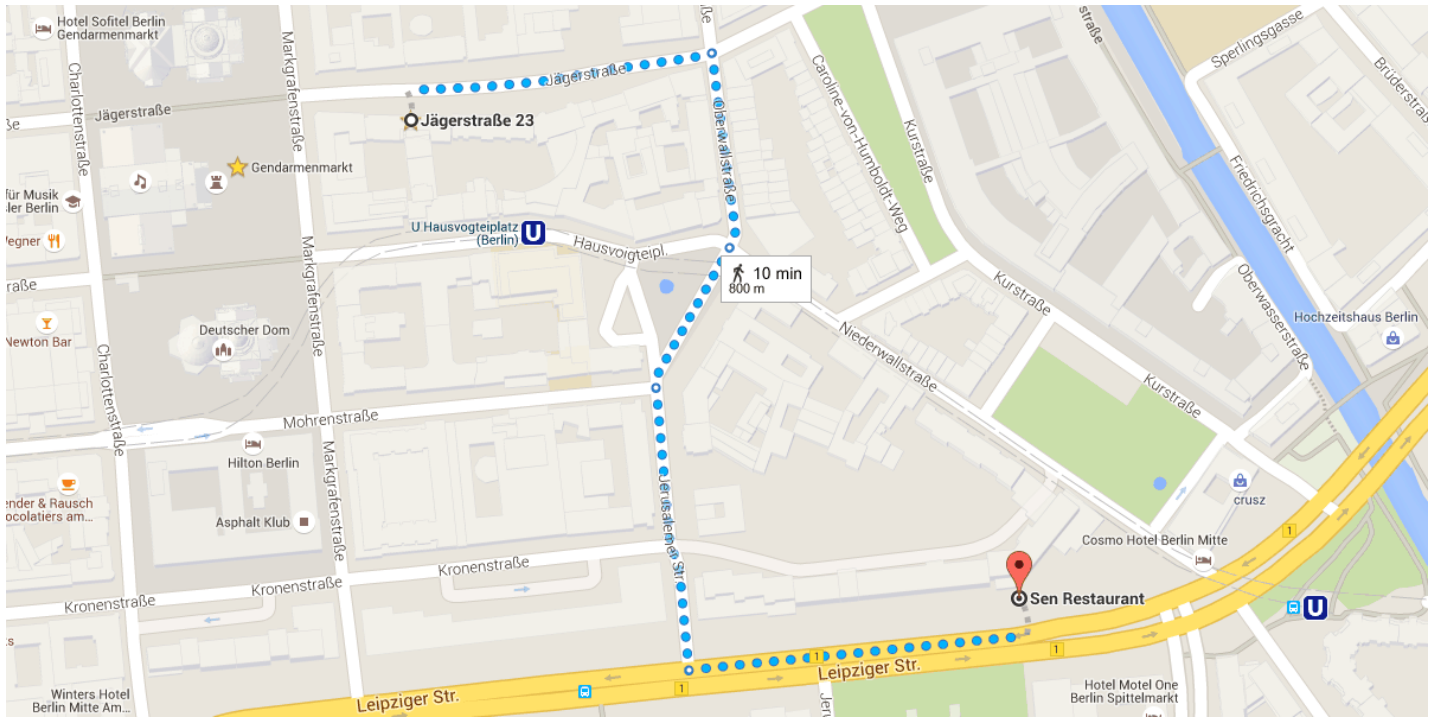

Directions from Jägerstraße 23 to Sen Restaurant

Jägerstraße 23
10117 Berlin

Use caution - may involve errors or sections not suited for walking

1. Head east on Jägerstraße toward Oberwallstraße

190 m
2. Turn right onto Oberwallstraße

120 m
3. Continue onto Hausvogteipl.

98 m
4. Continue onto Jerusalemstr.

180 m
5. Turn left onto Leipziger Str./B1

 Destination will be on the left

210 m

Sen Restaurant
Leipziger Straße 54, 10117 Berlin

These directions are for planning purposes only. You may find that construction projects, traffic, weather, or other events may cause conditions to differ from the map results, and you should plan your route accordingly. You must obey all signs or notices regarding your route.